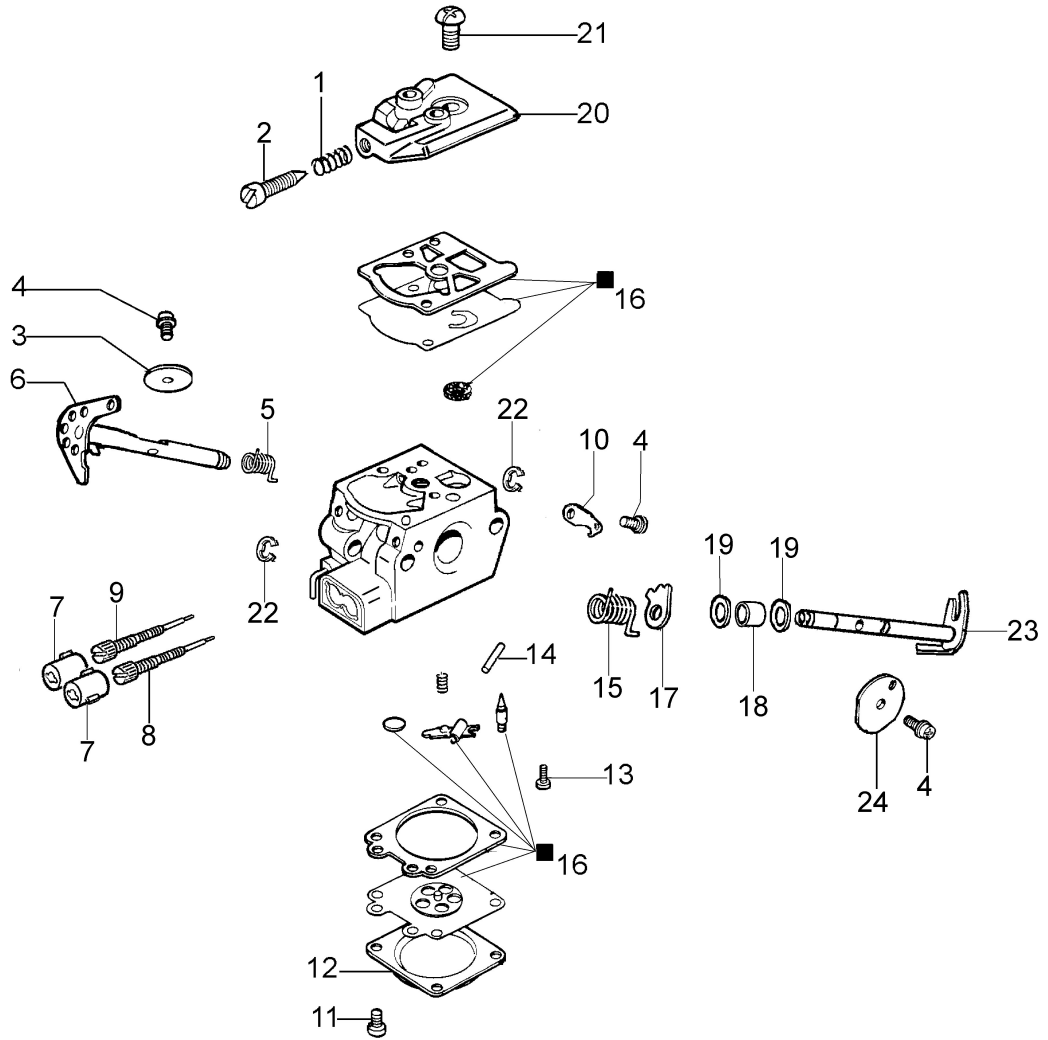

Illustration Tank and handle

Illustration Tank and handle

Ref.Nu	Qty	Part number	Description	Validity from	Validity till	Notes	Bulletin
1	1	50052005R	Tank cap				
2	1	3049047R	O-ring				
3	1	50170024R	Cover				
4	1	50050046AR	Lever				
5	1	097000028R	Spring				
6	1	50170248A	Throttle kit				
7	1	50172007AR	Tank				
8	1	50170026R	Handle				
9	1	094600450R	Fuel filter				
10	1	3073015R	Tube				
11	1	094500577AR	Breather valve				
12	1	094500575R	Spring				
13	1	50050071R	Breather valve				
14	2	50010061R	AV-mount				
15	3	50050047AR	Spring				
16	1	3918010R	Washer				
17	2	3960115R	Screw				
18	3	50170034R	Support				
19	7	3960099R	Screw				
20	1	50050123BR	Strap				
21	1	3960073R	Screw				

Illustration Clutch and brake

Ref.Nu	Qty	Part number	Description	Validity from	Validity till	Notes	Bulletin
1	1	50170039R	Chain cover assy				
2	1	50170040R	Guard				
3	1	095000219AR	Spring				
4	1	50010088AR	Spring				
5	2	3960070AR	Screw				
6	1	50050125R	Plate				
7	1	50050039R	Brake band				
8	1	097000146	Lever				
9	1	50050064R	Pin				
10	1	004000352R	Washer				
11	2	50010148R	Nut				
12	1	094500029AR	Spring				
13	1	094000129AR	Clutch				
14	1	50060033A	Chain sprocket .325				
15	1	004400285	Washer				
16	1	50060008R	Worm gear .325				
17	1	50030372	Roller cage				
18	1	50162017A	Chain tensioner kit				
19	1	50170044R	Cover				
20	1	097000106R	Plug				
21	1	50050066	Plug				
22	1	3026003R	Ring				