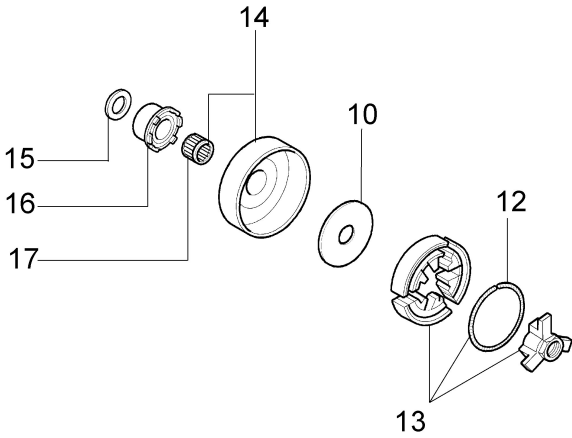

Illustration Tank and handle

Illustration Tank and handle

Ref.Nu	Qty	Part number	Description	Validity from	Validity till	Notes	Bulletin
1	1	50052005R	Tank cap				
2	1	3049047R	O-ring				
3	1	50170024R	Cover				
4	1	50050046AR	Lever				
5	1	097000028R	Spring				
6	1	50170248A	Throttle kit				
7	1	50172007AR	Tank				
8	1	50170026R	Handle				
9	1	094600450R	Fuel filter				
10	1	3073015R	Tube				
11	1	094500577AR	Breather valve				
12	1	094500575R	Spring				
13	1	50050071R	Breather valve				
14	2	50010061R	AV-mount				
15	3	50050047AR	Spring				
16	1	3918010R	Washer				
17	2	3960115R	Screw				
18	3	50170034R	Support				
19	7	3960099R	Screw				
20	1	50050123BR	Strap				
21	1	3960073R	Screw				

Illustration Clutch and brake

Ref.Nu	Qty	Part number	Description	Validity from	Validity till	Notes	Bulletin
1	1	50170039R	Chain cover assy				
2	1	50170040R	Guard				
3	1	095000219AR	Spring				
4	1	50010088AR	Spring				
5	2	3960070AR	Screw				
6	1	50050125R	Plate				
7	1	50050039R	Brake band				
8	1	097000146	Lever				
9	1	50050064R	Pin				
10	1	004000352R	Washer				
11	2	50010148R	Nut				
12	1	094500029AR	Spring				
13	1	094000129AR	Clutch				
14	1	50060033A	Chain sprocket .325				
15	1	004400285	Washer				
16	1	50060008R	Worm gear .325				
17	1	50030372	Roller cage				
18	1	50162017A	Chain tensioner kit				
19	1	50170044R	Cover				
20	1	097000106R	Plug				
21	1	50050066	Plug				
22	1	3026003R	Ring				