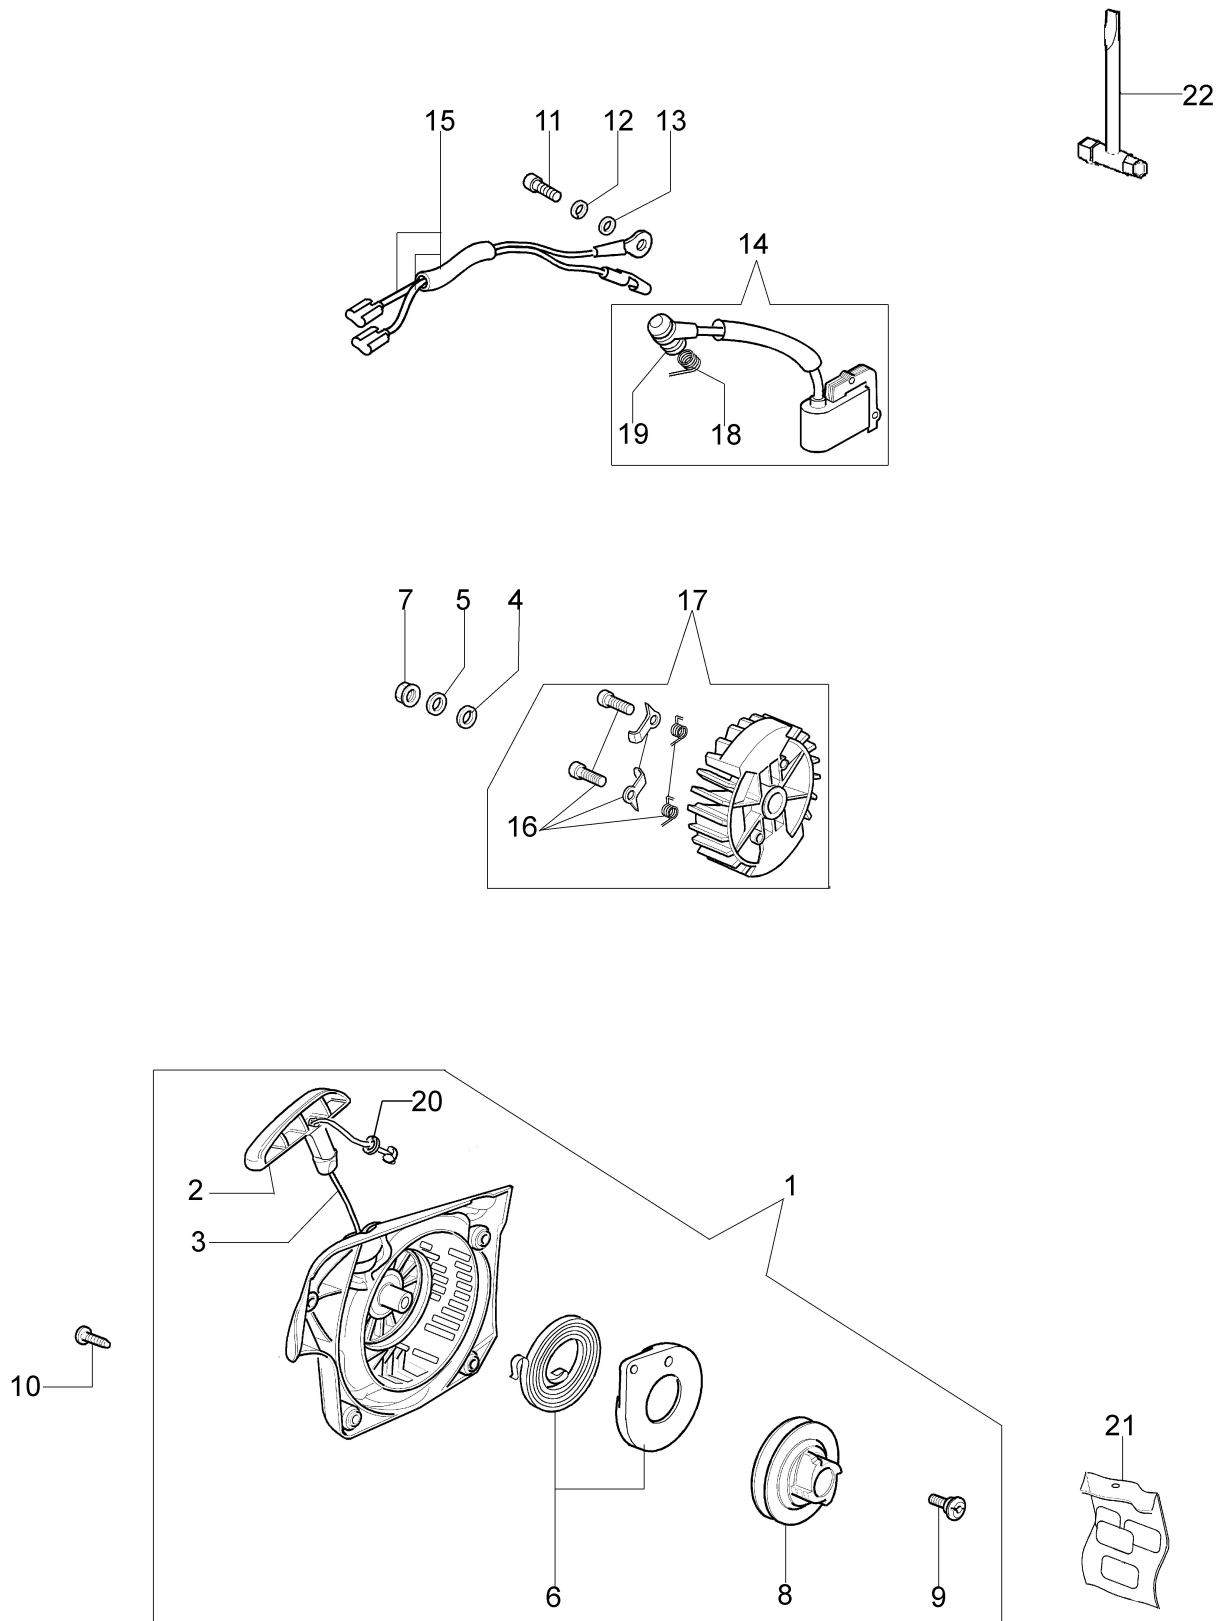

Illustration Engine

Ref.Nu	Qty	Part number	Description	Validity from	Validity till	Notes	Bulletin
1	1	50050010R	Manifold				
2	1	094600103	Band				
3	4	3891010R	Screw				
4	4	006000315R	Washer				
5	1	50230060R	Flange				
6	1	50230012R	Decompressor				
7	1	50230161R	Muffler				
8	3	3860117R	Screw				
9	2	004900061R	Ring		SN 9978055801		BT4-162-02/19
10	1	50230011R	Piston pin		SN 9978055801		BT4-162-02/19
11	2	50070128R	Piston ring Ø42				
12	1	50232010	Piston assy Ø42		SN 9978055801		BT4-162-02/19
13	1	50272004R	Seal ring				
14	2	094000006R	Bearing				
15	1	3050024AR	Seal ring				
16	2	50110043AR	Spacer		SN 9978055801		BT4-162-02/19
17	1	50110044R	Bearing		SN 9978055801		BT4-162-02/19
18	1	50230082R	Crankshaft		SN 9978055801		BT4-162-02/19
19	1	50050016CR	Cover				
20	4	3801051R	Screw				
21	1	50232020AR	Short block				
22	1	50230158R	Gasket				
23	1	50232023A	Complete cylinder Ø42		SN 9978055801		BT4-162-02/19
24	1	3055120	Spark plug				
25	1	50230159R	Guard				
26	3	094600054R	Washer				
27	2	007201198R	Ring	SN 9978055802			BT4-162-02/19
28	1	61350174R	Piston pin	SN 9978055802			BT4-162-02/19
29	1	50230243	Piston assy	SN 9978055802			BT4-162-02/19
30	1	50230244	Complete cylinder	SN 9978055802			BT4-162-02/19
31	1	3037014R	Bearing	SN 9978055802			BT4-162-02/19
32	1	50230179AR	Crankshaft	SN 9978055802			BT4-162-02/19