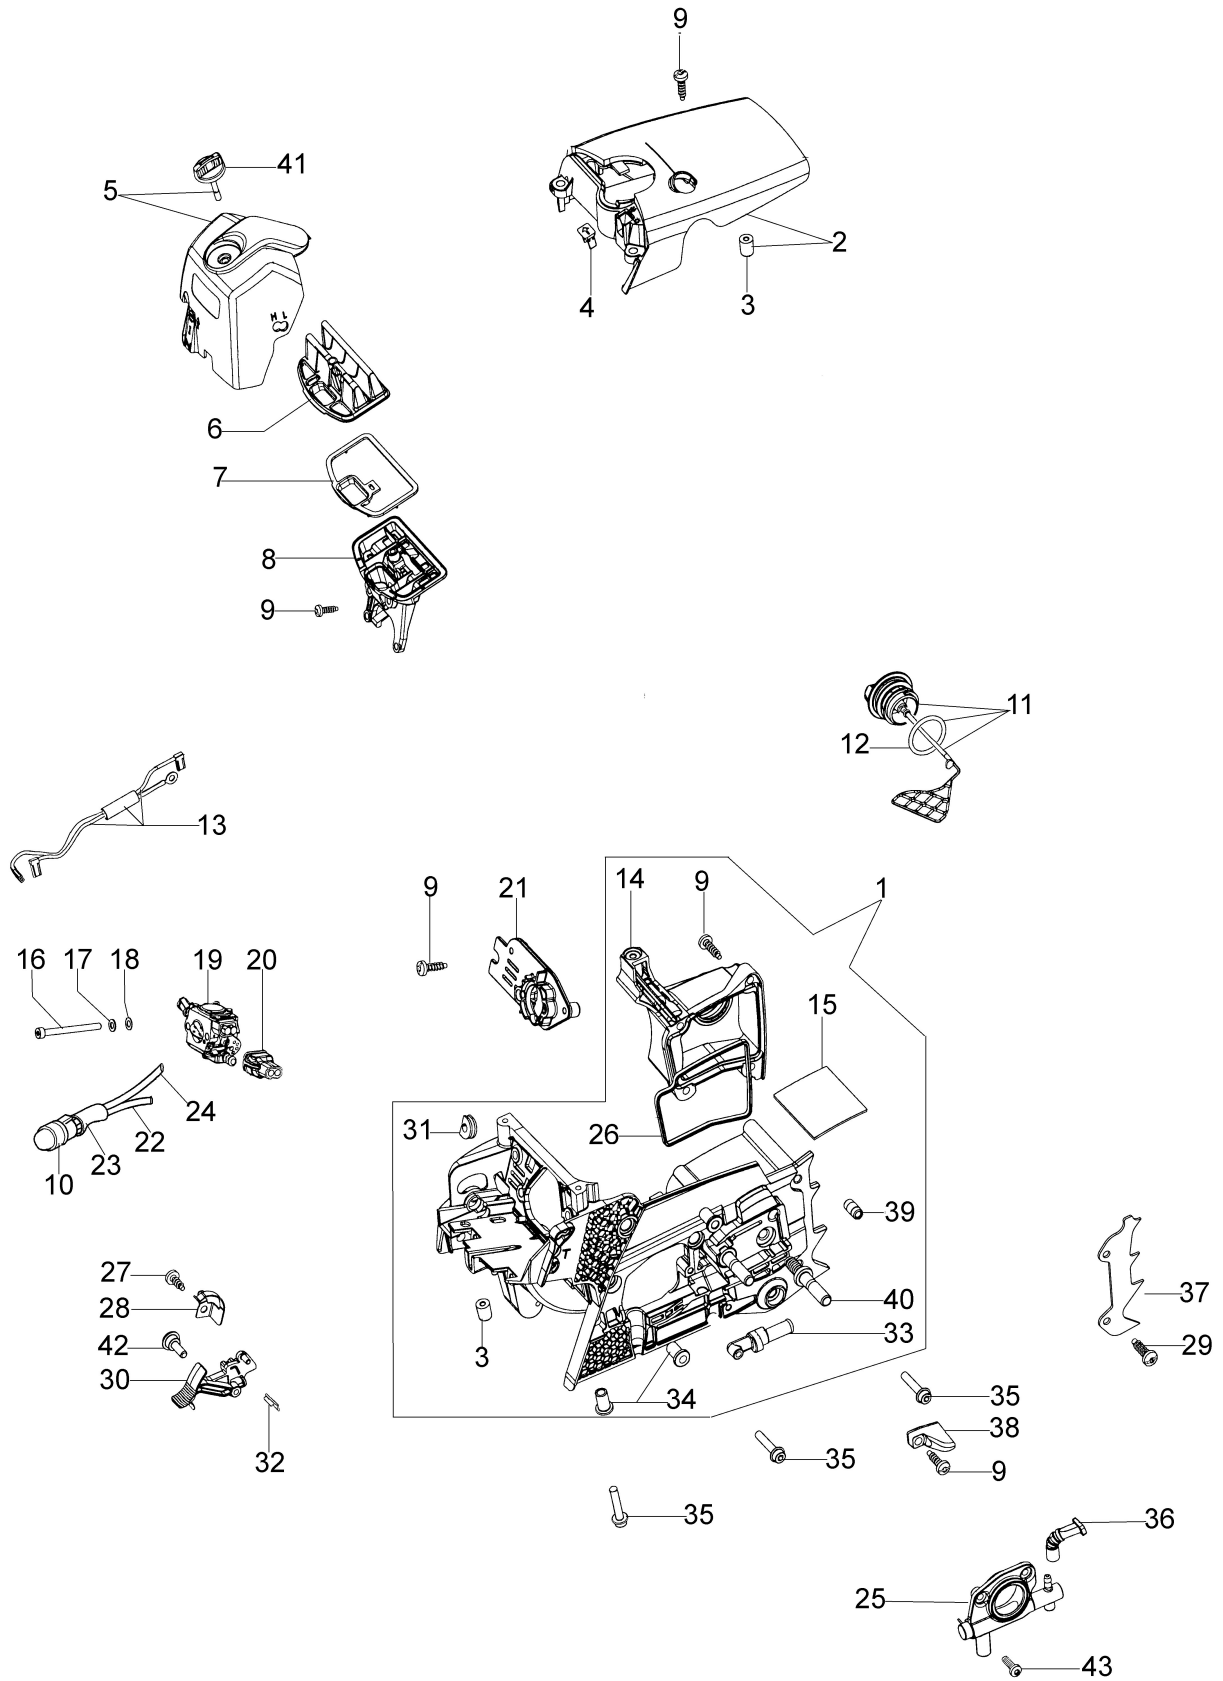

Illustration Ignition system

Ref.Nu	Qty	Part number	Description	Validity from	Validity till	Notes	Bulletin
1	1	50230019R	Starter assy				
2	1	50170017R	Starter handle				
3	1	50070123R	Starter rope				
4	1	3916009R	Washer				
5	1	3833080R	Washer				
6	1	50050073R	Spring				
7	1	004000142R	Nut				
8	1	50230045R	Pulley				
9	1	50160024	Screw				
10	4	3960115R	Screw				
11	2	3960075R	Screw				
12	2	006000315R	Washer				
13	2	3916004R	Washer				
14	1	2501020R	Ignition coil				
15	1	50170090R	Cable				
16	1	50072029	Pawl				
17	1	50170015R	Flywheel				
18	1	50050127	Spring				
19	1	50050126	Spark plug cap				
20	1	006000829	Washer				
21	1	50230175	Labels kit				
22	1	2304017	Wrench 13x16				