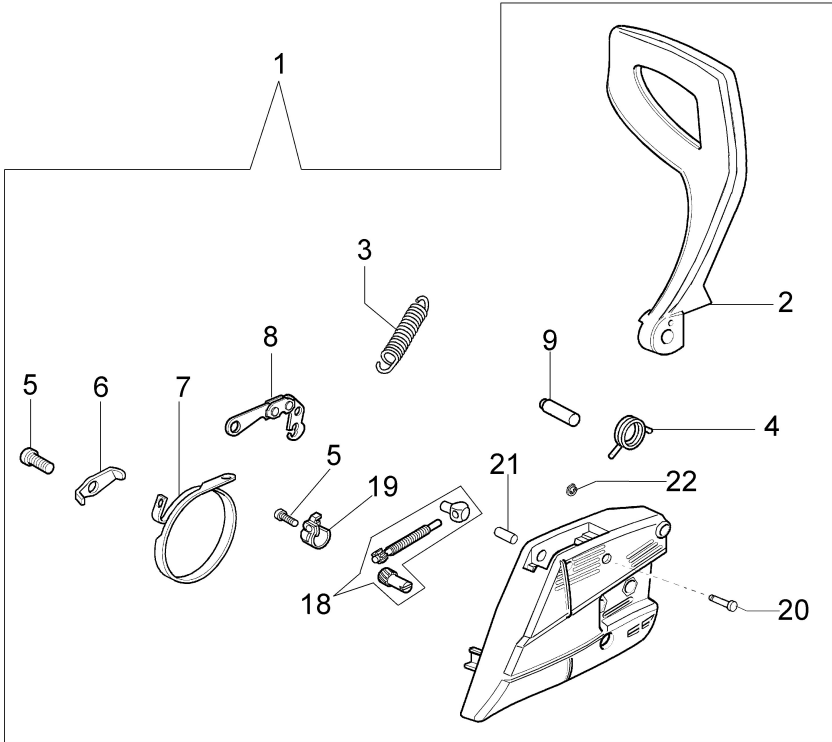

Illustration Tank and handle

Illustration Tank and handle

Ref.Nu	Qty	Part number	Description	Validity from	Validity till	Notes	Bulletin
1	1	50052005R	Tank cap				
2	1	3049047R	O-ring				
3	1	50170024R	Cover				
4	1	50050046AR	Lever				
5	1	097000028R	Spring				
6	1	50170248A	Throttle kit				
7	1	50172007AR	Tank				
8	1	50170026R	Handle				
9	1	094600450R	Fuel filter				
10	1	3073015R	Tube				
11	1	094500577AR	Breather valve				
12	1	094500575R	Spring				
13	1	50050071R	Breather valve				
14	2	50010061R	AV-mount				
15	3	50050047AR	Spring				
16	1	3918010R	Washer				
17	2	3960115R	Screw				
18	3	50170034R	Support				
19	7	3960099R	Screw				
20	1	50050123BR	Strap				
21	1	3960073R	Screw				

Illustration Clutch and brake

Ref.Nu	Qty	Part number	Description	Validity from	Validity till	Notes	Bulletin
1	1	50170039R	Chain cover assy				
2	1	50170040R	Guard				
3	1	095000219AR	Spring				
4	1	50010088AR	Spring				
5	2	3960070AR	Screw				
6	1	50050125R	Plate				
7	1	50050039R	Brake band				
8	1	097000146	Lever				
9	1	50050064R	Pin				
10	1	004000352R	Washer				
11	2	50010148R	Nut				
12	1	094500029AR	Spring				
13	1	094000129AR	Clutch				
14	1	50060033A	Chain sprocket .325				
15	1	004400285	Washer				
16	1	50060008R	Worm gear .325				
17	1	50030372	Roller cage				
18	1	50162017A	Chain tensioner kit				
19	1	50170044R	Cover				
20	1	097000106R	Plug				
21	1	50050066	Plug				
22	1	3026003R	Ring				