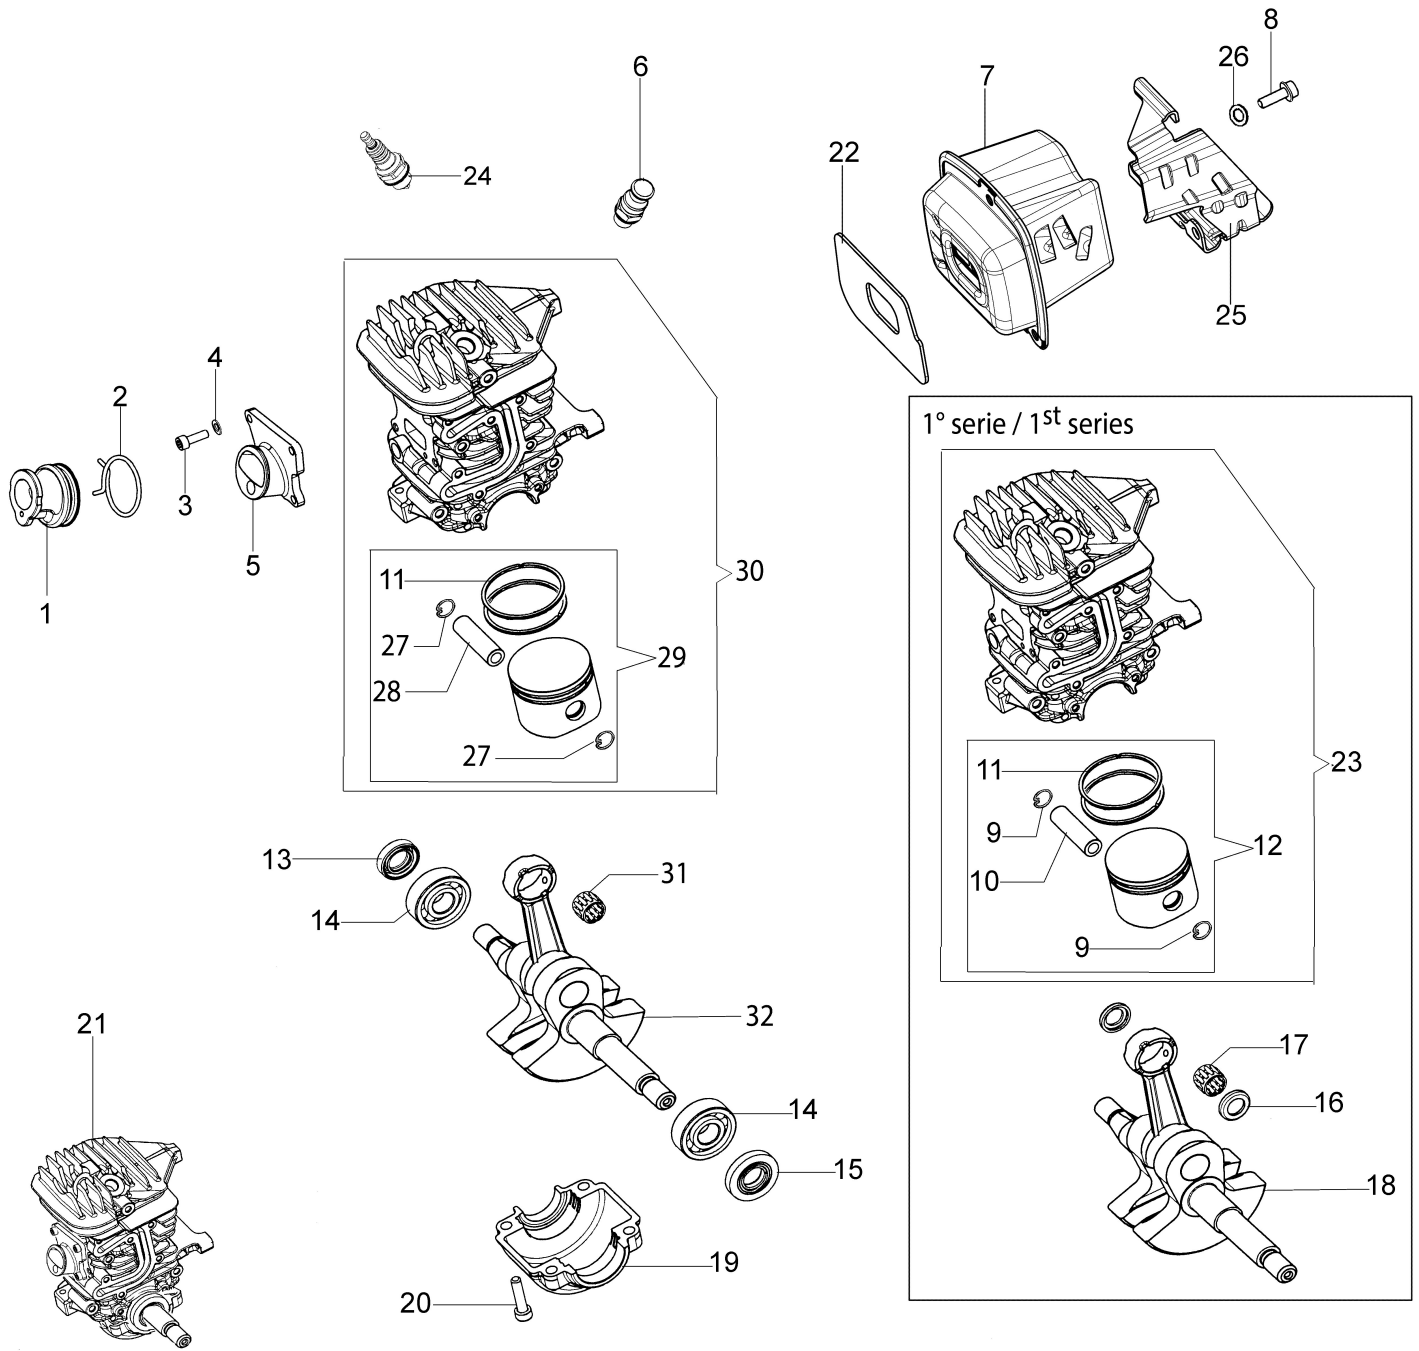

Illustration Engine

Ref.Nu	Qty	Part number	Description	Validity from	Validity till	Notes	Bulletin
1	1	50050010R	Manifold				
2	1	094600103	Band				
3	4	3891010R	Screw				
4	4	006000315R	Washer				
5	1	50230060R	Flange				
6	1	50230012R	Decompressor				
7	1	50230161R	Muffler				
8	3	3860117R	Screw				
9	2	004900061R	Ring		SN 9978055801		BT4-162-02/19
10	1	50230011R	Piston pin		SN 9978055801		BT4-162-02/19
11	2	50070128R	Piston ring Ø42				
12	1	50232010	Piston assy Ø42		SN 9978055801		BT4-162-02/19
13	1	50272004R	Seal ring				
14	2	094000006R	Bearing				
15	1	3050024AR	Seal ring				
16	2	50110043AR	Spacer		SN 9978055801		BT4-162-02/19
17	1	50110044R	Bearing		SN 9978055801		BT4-162-02/19
18	1	50230082R	Crankshaft		SN 9978055801		BT4-162-02/19
19	1	50050016CR	Cover				
20	4	3801051R	Screw				
21	1	50232020AR	Short block				
22	1	50230158R	Gasket				
23	1	50232023A	Complete cylinder Ø42		SN 9978055801		BT4-162-02/19
24	1	3055120	Spark plug				
25	1	50230159R	Guard				
26	3	094600054R	Washer				
27	2	007201198R	Ring	SN 9978055802			BT4-162-02/19
28	1	61350174R	Piston pin	SN 9978055802			BT4-162-02/19
29	1	50230243	Piston assy	SN 9978055802			BT4-162-02/19
30	1	50230244	Complete cylinder	SN 9978055802			BT4-162-02/19
31	1	3037014R	Bearing	SN 9978055802			BT4-162-02/19
32	1	50230179AR	Crankshaft	SN 9978055802			BT4-162-02/19