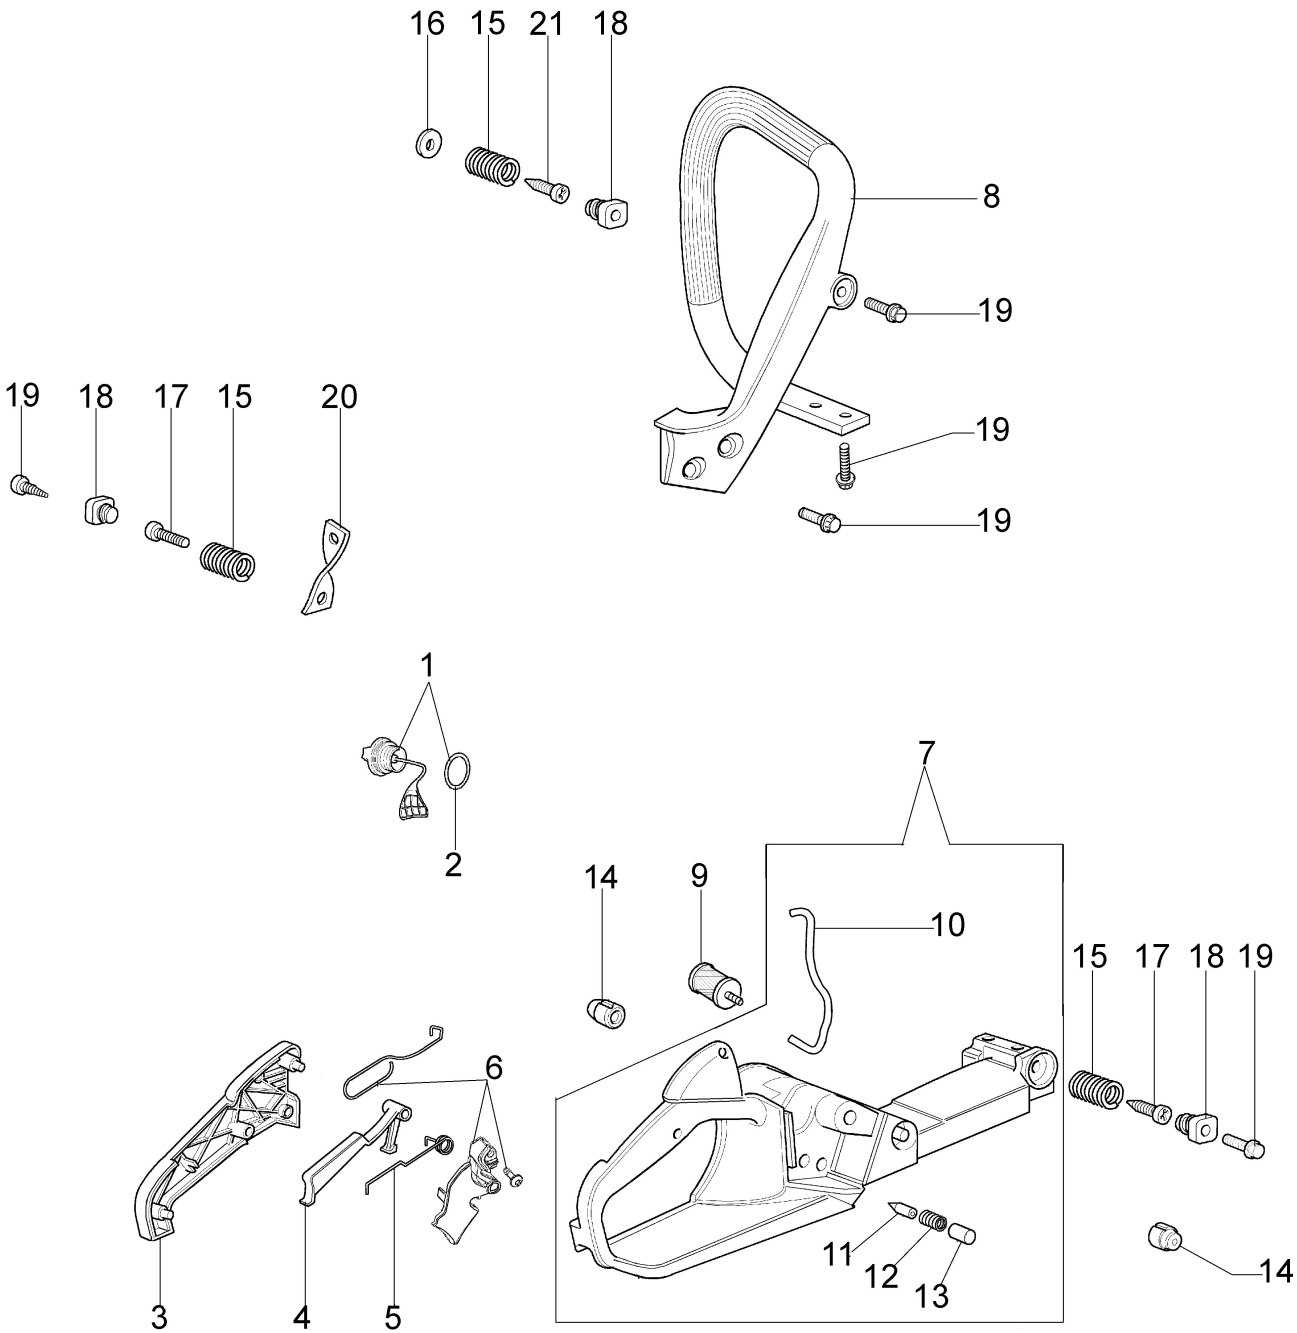

Illustration Tank and handle

Illustration Tank and handle

Ref.Nu	Qty	Part number	Description	Validity from	Validity till	Notes	Bulletin
1	1	50052005R	Tank cap				
2	1	3049047R	O-ring				
3	1	50170024R	Cover				
4	1	50050046AR	Lever				
5	1	097000028R	Spring				
6	1	50170248A	Throttle kit				
7	1	50172007AR	Tank				
8	1	50170026R	Handle				
9	1	094600450R	Fuel filter				
10	1	3073015R	Tube				
11	1	094500577AR	Breather valve				
12	1	094500575R	Spring				
13	1	50050071R	Breather valve				
14	2	50010061R	AV-mount				
15	3	50050047AR	Spring				
16	1	3918010R	Washer				
17	2	3960115R	Screw				
18	3	50170034R	Support				
19	7	3960099R	Screw				
20	1	50050123BR	Strap				
21	1	3960073R	Screw				

Illustration Clutch and brake

Ref.Nu	Qty	Part number	Description	Validity from	Validity till	Notes	Bulletin
1	1	50170039R	Chain cover assy				
2	1	50170040R	Guard				
3	1	095000219AR	Spring				
4	1	50010088AR	Spring				
5	2	3960070AR	Screw				
6	1	50050125R	Plate				
7	1	50050039R	Brake band				
8	1	097000146	Lever				
9	1	50050064R	Pin				
10	1	004000352R	Washer				
11	2	50010148R	Nut				
12	1	094500029AR	Spring				
13	1	094000129AR	Clutch				
14	1	50060033A	Chain sprocket .325				
15	1	004400285	Washer				
16	1	50060008R	Worm gear .325				
17	1	50030372	Roller cage				
18	1	50162017A	Chain tensioner kit				
19	1	50170044R	Cover				
20	1	097000106R	Plug				
21	1	50050066	Plug				
22	1	3026003R	Ring				